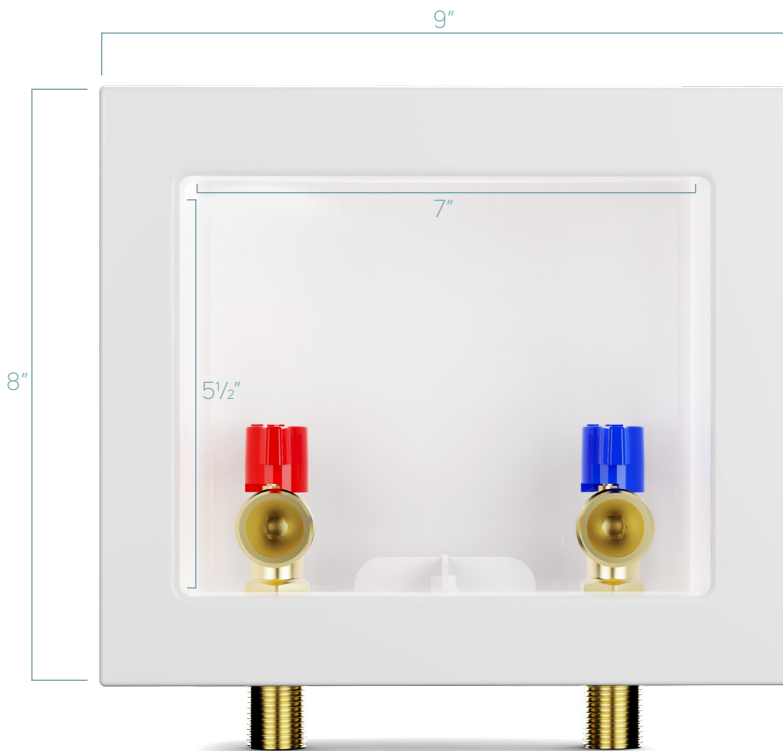

# WASHING MACHINE ACCESSORIES

BY BISMAN

Elevate your laundry setup effortlessly with Bisman's Washing Machine Accessories. Designed for easy installation, this compact duo simplifies your washing machine arrangement. The kit includes everything you need, featuring the essential Brass Valves within the outlet box for a hassle-free process. Enjoy reliable water control and enhanced convenience in your laundry space with Bisman's comprehensive solution.

### Washing Machine Outlet Box

Quarter turn brass ball valves  
1/2" MIP connections  
3/4" MHT outlet  
Center, left, right, top drain options  
Depth - 3 3/4"

### 1/2" Brass Washing Machine Valve

3/4" MHT  
250 max PSI  
MIP x MHT outlet  
Quarter turn system

bisman®

BROWN-USA.COM 305.593.9228 MIAMI, FLORIDA