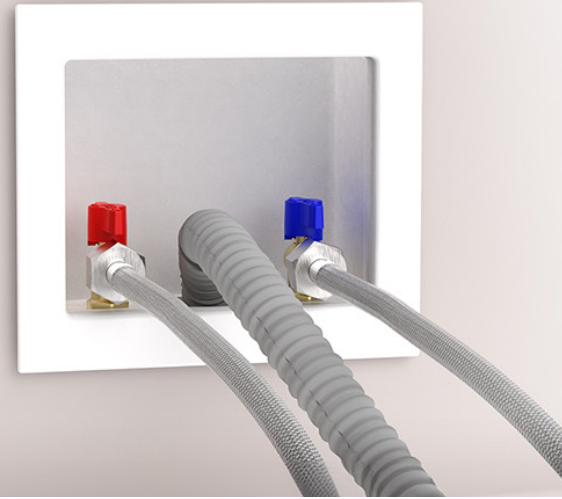

# WASHING MACHINE ACCESSORIES

BY BISMAN

Elevate your laundry setup effortlessly with Bisman's Washing Machine Accessories. Designed for easy installation, this compact duo simplifies your washing machine arrangement. The kit includes everything you need, featuring the essential Brass Valves within the outlet box for a hassle-free process. Enjoy reliable water control and enhanced convenience in your laundry space with Bisman's comprehensive solution.

### Washing Machine Outlet Box

Quarter turn brass ball valves  
1/2" MIP connections  
3/4" MHT outlet  
Center, left, right, top drain options  
Depth - 3 3/4"

### 1/2" Brass Washing Machine Valve

3/4" MHT  
250 max PSI  
MIP x MHT outlet  
Quarter turn system

bisman®

BROWN-USA.COM 305.593.9228 MIAMI, FLORIDA