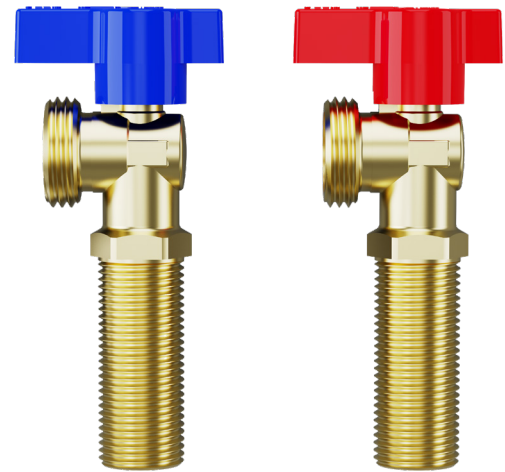

# WASHING MACHINE ACCESSORIES

BY BISMAN

Elevate your laundry setup effortlessly with Bisman's Washing Machine Accessories. Designed for easy installation, this compact duo simplifies your washing machine arrangement. The kit includes everything you need, featuring the essential Brass Valves within the outlet box for a hassle-free process. Enjoy reliable water control and enhanced convenience in your laundry space with Bisman's comprehensive solution.

### Washing Machine Outlet Box

Quarter turn brass ball valves  
1/2" MIP connections  
3/4" MHT outlet  
Center, left, right, top drain options  
Depth - 3 3/4"

### 1/2" Brass Washing Machine Valve

3/4" MHT  
250 max PSI  
MIP x MHT outlet  
Quarter turn system

bisman®

BROWN-USA.COM 305.593.9228 MIAMI, FLORIDA